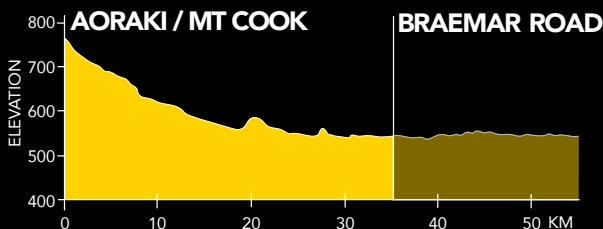

MOUNT COOK
SKI PLANES AND HELICOPTERS
BY INFLITE

TRAIL GUARDIAN
WHITE HORSE HILL CAMP GROUND
TO MT COOK AIRPORT

A20
ALPS 2 OCEAN CYCLE TRAIL
Map current as of 1/4/19

KEY:

- Onroad
- Off-road trail
- Information Centre
- Picnic Area
- Toilets
- Food
- Drinking Water
- Camping Area